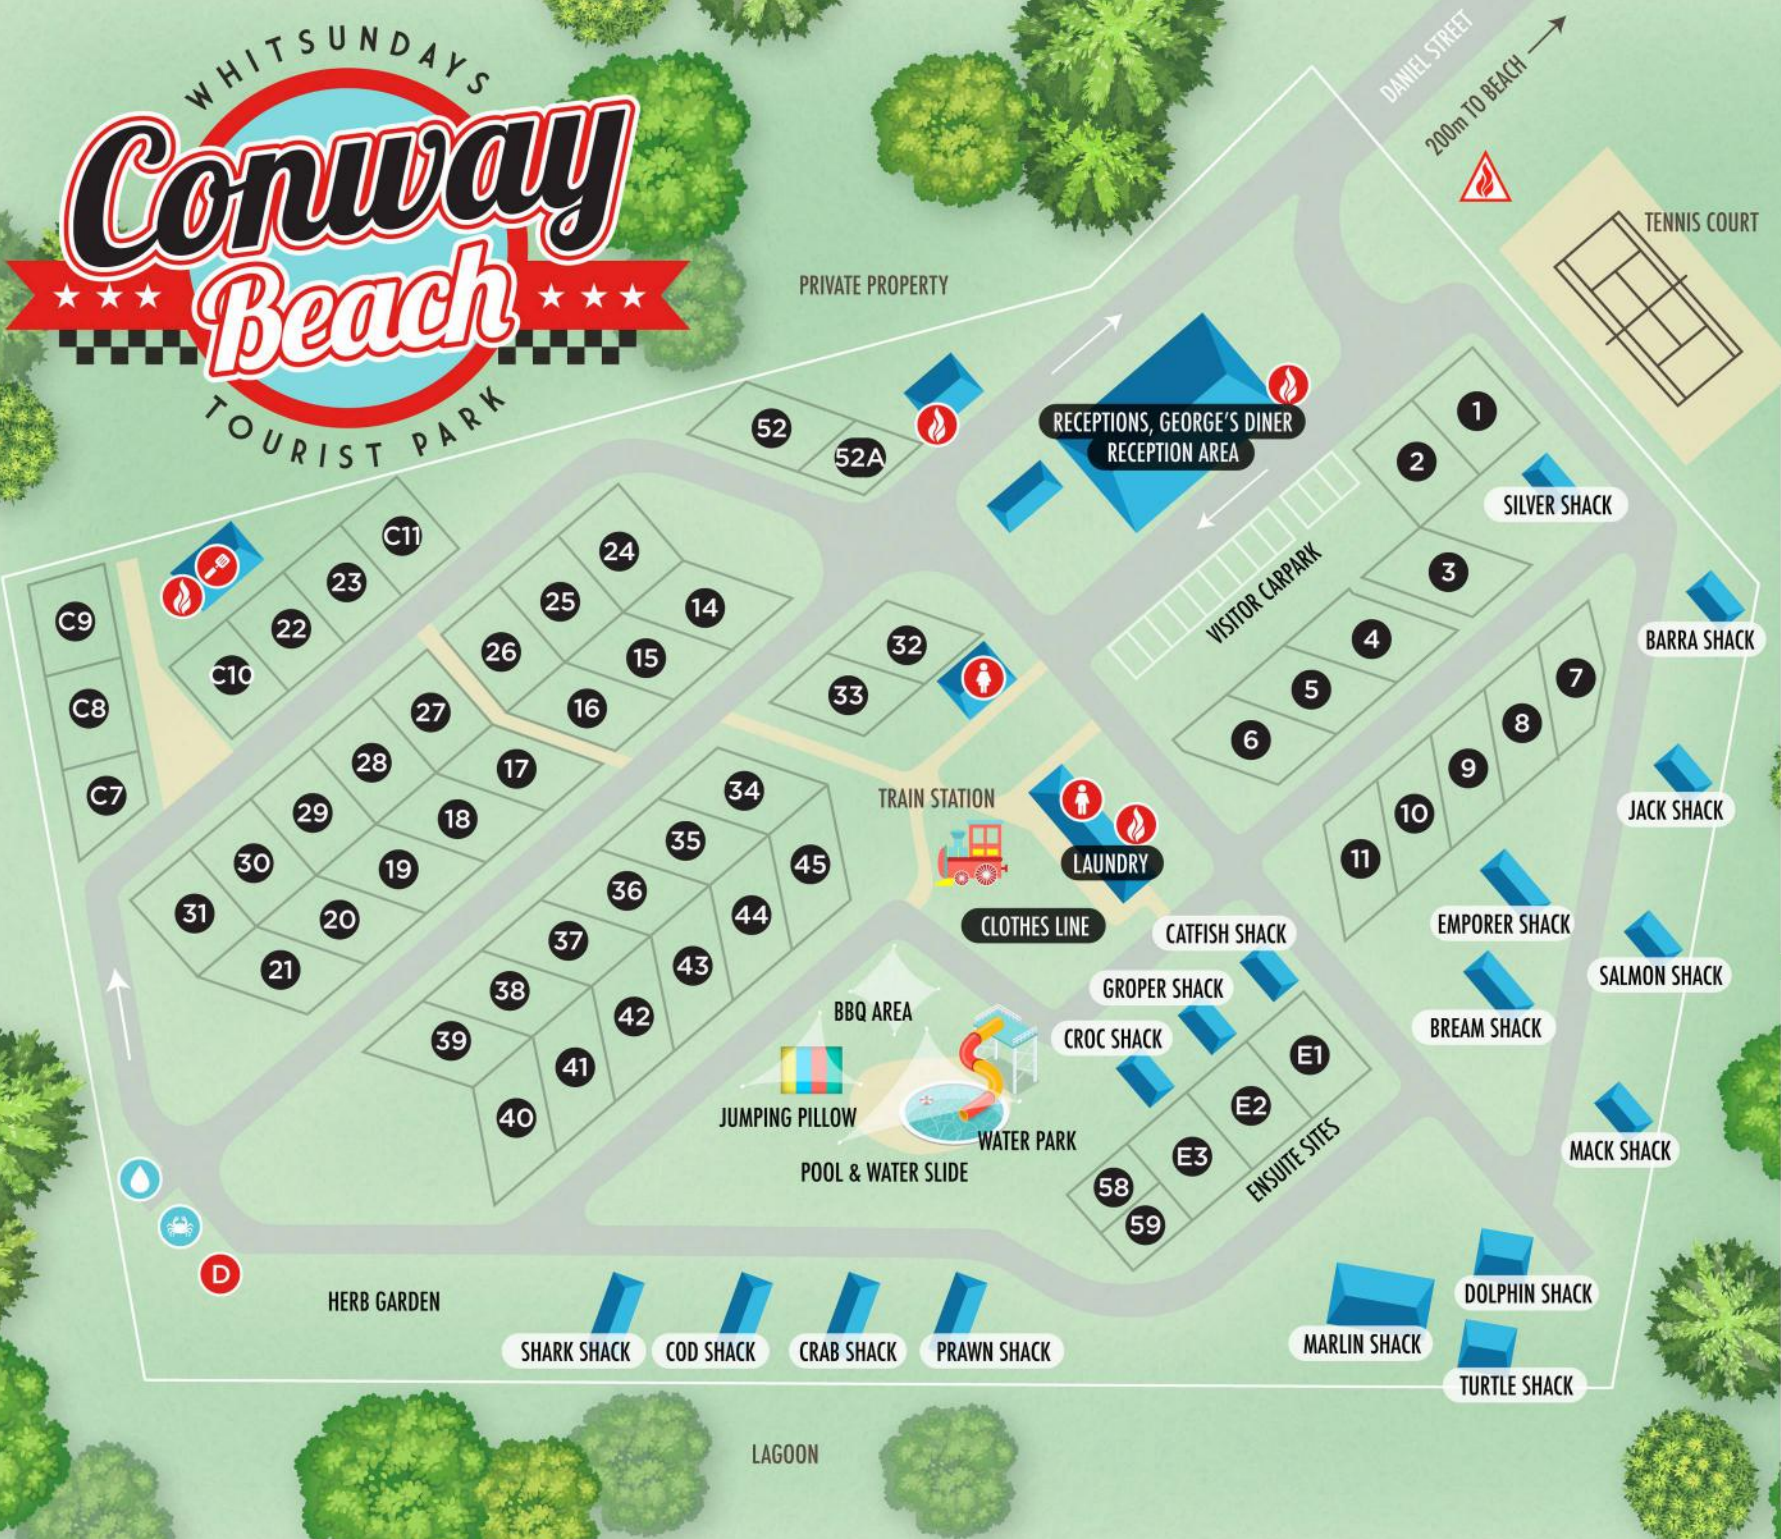

WHITSUNDAYS Conway Beach TOURIST PARK

- ### ACCOMMODATION
- 1** CAMPING SITES
 - E1** ENSUITE CAMPING SITES
 - DELUXE VILLAS - Dolphin & Turtle
 - STANDARD VILLAS - Cod & Shark
 - DELUXE ENSUITE - Catfish
 - Crab
 - Croc
 - Groper
 - Prawn
 - Emperor
 - Bream
 - MARLIN COTTAGE (sleeps 10)

- ### FACILITIES
- D** DUMP POINT
 - ♀** FEMALE AMENITIES
 - ♂** MALE AMENITIES
 - 🍴** CAMP KITCHEN
 - 💧** WATER
 - 🦀** CRAB COOKING STATION
 - 🔥** FIRE EXTINGUISHER
 - 🚒** FIRE EVACUATION POINT